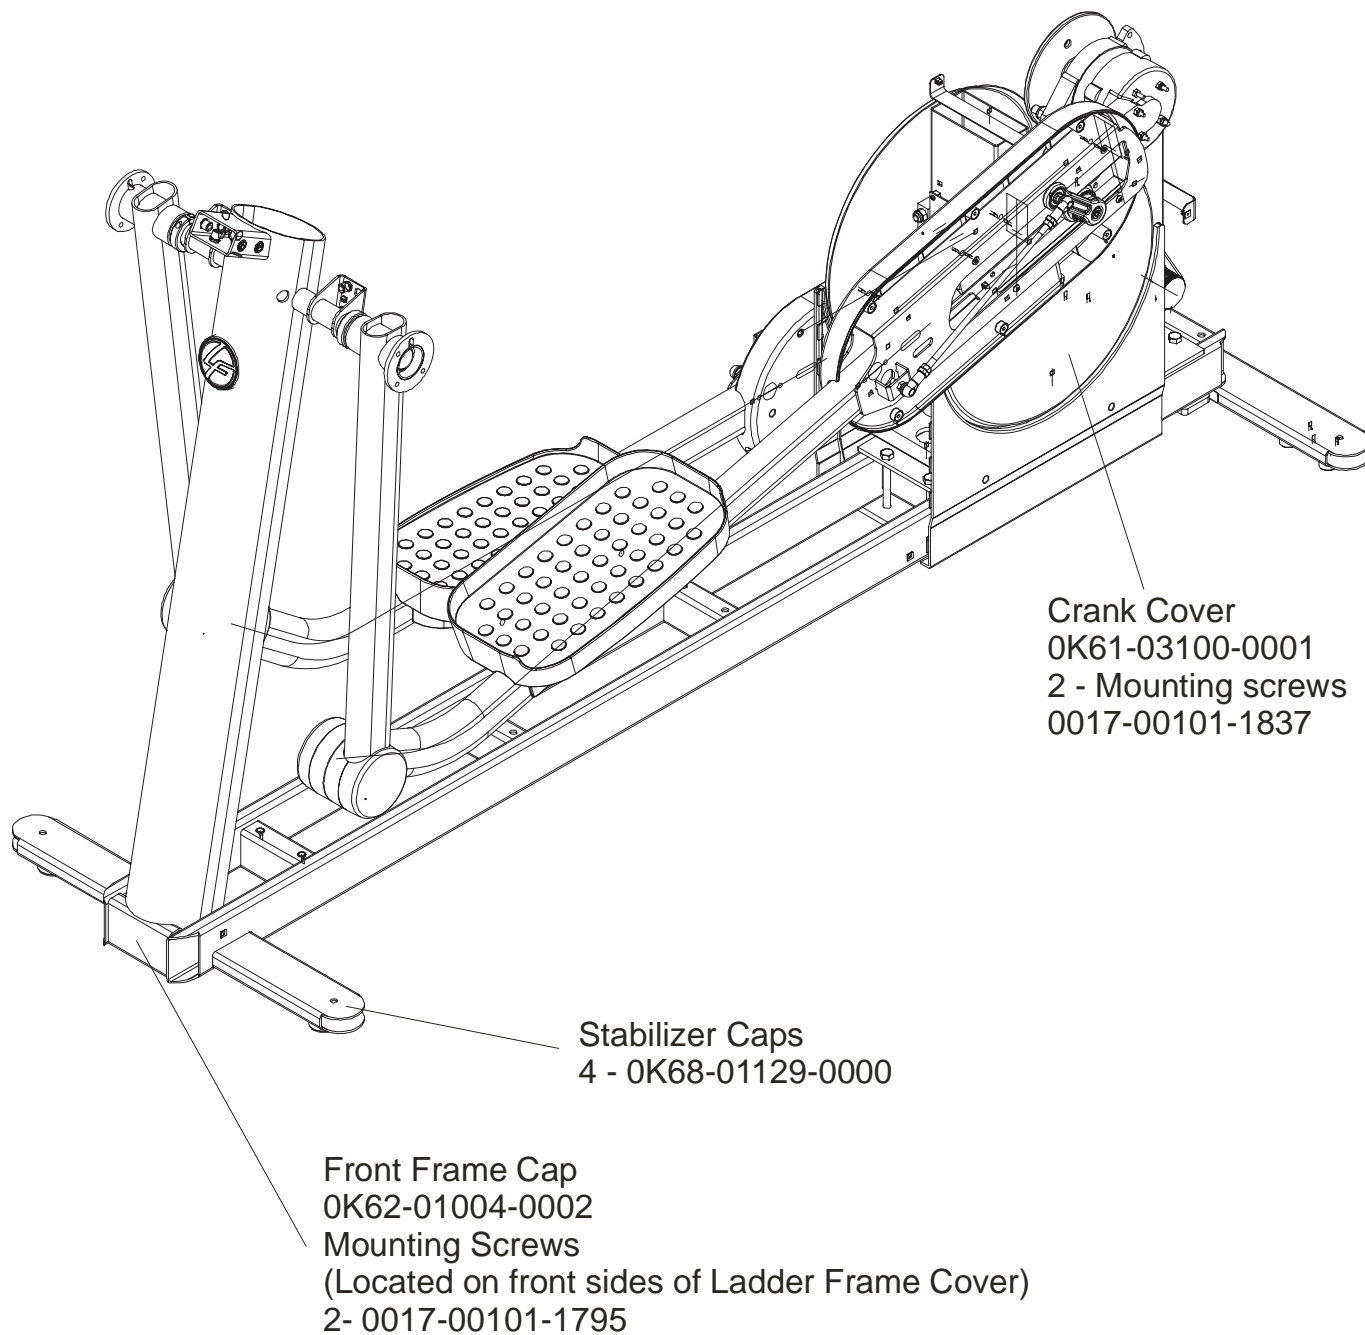

Items Not Shown:

Accessory Tray	0K62-01022-0001 (Stealth Gray)
Mounting Screws (2)	0017-00101-1846

Bearing Insert Assembly
AK62-00299-0000

Service Kit
GK62-00002-0044
kit contents:
Crankshaft (1)
Bearings (2)
Bearing Flanges (2 sets)
Nuts (4)
Washers (4)